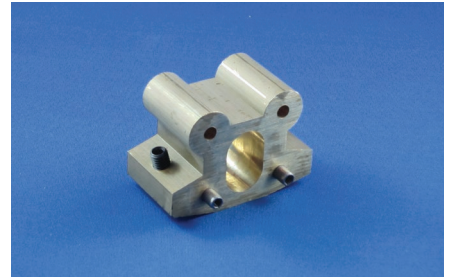

"SEE-THRU" SWING DOOR SPARE PARTS

Flexible 'See-Through' Spare Parts

BOLT

14MM WASHER

STAY CLOSED ROLLING PIECE

STAY OPEN ROLLING PIECE

PRISM

PLUNGER

BASE PLATE

SHOULDER SCREW WASHER

SHOULDER SCREW

WELD IN ANGLE

SPRING SIZE 1, 2 OR 3

COMPLETE TOP HINGE

LOWER HINGE WELD IN BRACKET

COMPLETE LOWER HINGE