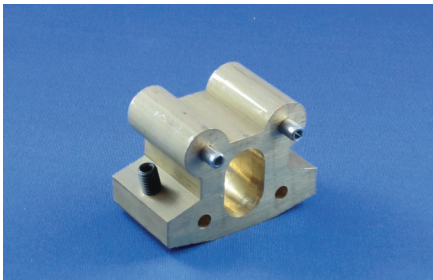

"SEE-THRU" SWING DOOR SPARE PARTS

Flexible 'See-Through' Spare Parts

BOLT

14MM WASHER

STAY CLOSED ROLLING PIECE

STAY OPEN ROLLING PIECE

PRISM

PLUNGER

BASE PLATE

SHOULDER SCREW WASHER

SHOULDER SCREW

WELD IN ANGLE

SPRING SIZE 1, 2 OR 3

COMPLETE TOP HINGE

LOWER HINGE WELD IN BRACKET

COMPLETE LOWER HINGE