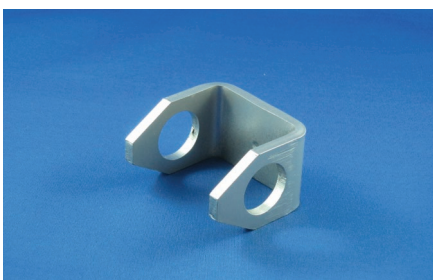

"SEE-THRU" SWING DOOR SPARE PARTS

Flexible 'See-Through' Spare Parts

BOLT

14MM WASHER

STAY CLOSED ROLLING PIECE

STAY OPEN ROLLING PIECE

PRISM

PLUNGER

BASE PLATE

SHOULDER SCREW WASHER

SHOULDER SCREW

WELD IN ANGLE

SPRING SIZE 1, 2 OR 3

COMPLETE TOP HINGE

LOWER HINGE WELD IN BRACKET

COMPLETE LOWER HINGE