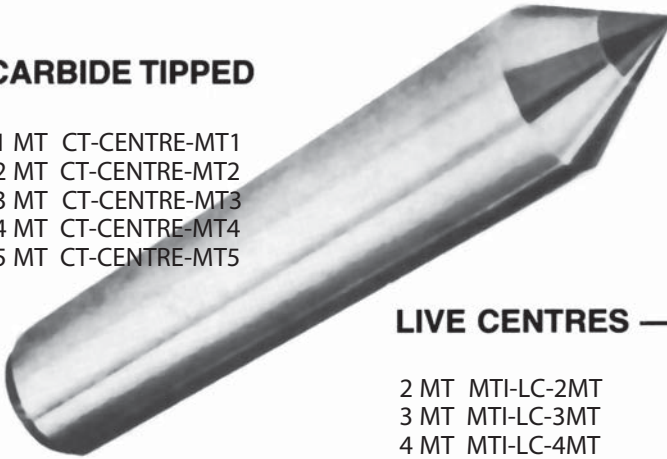

CARBIDE TIPPED

- 1 MT CT-CENTRE-MT1
- 2 MT CT-CENTRE-MT2
- 3 MT CT-CENTRE-MT3
- 4 MT CT-CENTRE-MT4
- 5 MT CT-CENTRE-MT5

LIVE CENTRES — Medium Duty

- 2 MT MTI-LC-2MT
- 3 MT MTI-LC-3MT
- 4 MT MTI-LC-4MT
- 5 MT MTI-LC-5MT

LIVE CENTRES — Light Duty

Complete with 7 interchangeable Points

- 2 MT SYC-LC-2MT
- 3 MT SYC-LC-3MT
- 4 MT SYC-LC-4MT

PIPE CENTRES (MT x DIA)

- MTI - PIPE - 2 X 3"
- MTI - PIPE - 3 X 3"
- MTI - PIPE - 3 X 4"
- MTI - PIPE - 3 X 5"
- MTI - PIPE - 4 X 4"
- MTI - PIPE - 4 X 5"