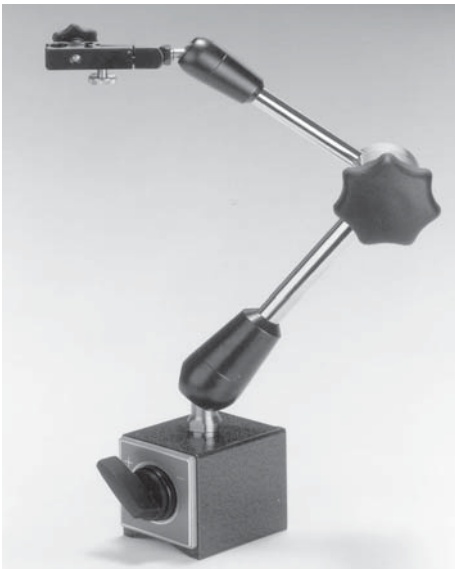

LARGE FISSOFLEX - ARM ONLY
Arm - 3300

- Multi nimble joint for instant fixation in any position
- Guaranteed firm and solid fixation of all 5 joints by tightening just one knob
- Large reach – 280mm
- Unique design for longest life
- Fits dovetail and stem indicators

SMALL FISSOFLEX - ARM ONLY
Arm - 1000

- Reach 200mm
- Fits Dovetail and 8mm stems

BASES OPTIONAL