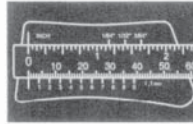

## SUPER POLYAMID VERNIER CALIPERS

WIHA

2901 1/64:0.1mm

Luminous nonius

CaliMax makes every line light up. A new ultra-modern approach to the tried-and-tested nonius read-out. This is a unique new feature from WIHA, the innovative specialist in slide calipers

| TYPE | RANGE    | VERNIER READING |        |
|------|----------|-----------------|--------|
|      |          | Top             | Bottom |
| 2901 | 6"/150mm | 1/64"           | 0.1mm  |
| 2904 | 6"/150mm | 0.1mm           | .005"  |

## M.T.I. FOLDING RULES

1 Metre/40"  
2 Metre/80"

6991

Inside/Outside measurement – Inch/Metric Range 3"/75 mm.