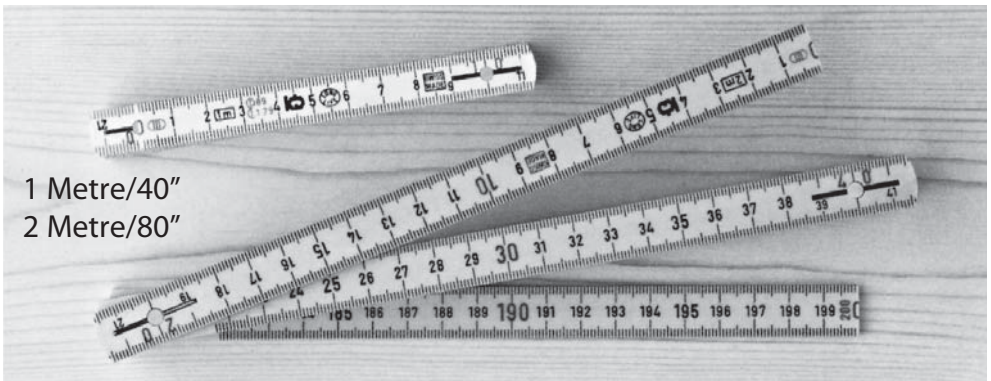

## SUPER POLYAMID VERNIER CALIPERS

WIHA

2901 1/64:0.1mm

Luminous nonius

CaliMax makes every line light up. A new ultra-modern approach to the tried-and-tested nonius read-out. This is a unique new feature from WIHA, the innovative specialist in slide calipers

| TYPE | RANGE    | VERNIER READING |        |
|------|----------|-----------------|--------|
|      |          | Top             | Bottom |
| 2901 | 6"/150mm | 1/64"           | 0.1mm  |
| 2904 | 6"/150mm | 0.1mm           | .005"  |

## M.T.I. FOLDING RULES

1 Metre/40"  
2 Metre/80"

6991

Inside/Outside measurement – Inch/Metric Range 3"/75 mm.