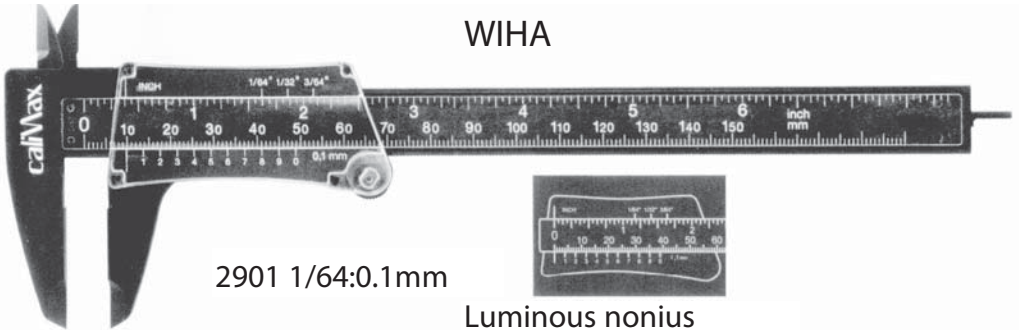

## SUPER POLYAMID VERNIER CALIPERS

WIHA

2901 1/64:0.1mm

Luminous nonius

CaliMax makes every line light up. A new ultra-modern approach to the tried-and-tested nonius read-out. This is a unique new feature from WIHA, the innovative specialist in slide calipers

| TYPE | RANGE    | VERNIER READING |        |
|------|----------|-----------------|--------|
|      |          | Top             | Bottom |
| 2901 | 6"/150mm | 1/64"           | 0.1mm  |
| 2904 | 6"/150mm | 0.1mm           | .005"  |

## M.T.I. FOLDING RULES

1 Metre/40"  
2 Metre/80"

6991

Inside/Outside measurement – Inch/Metric Range 3"/75 mm.