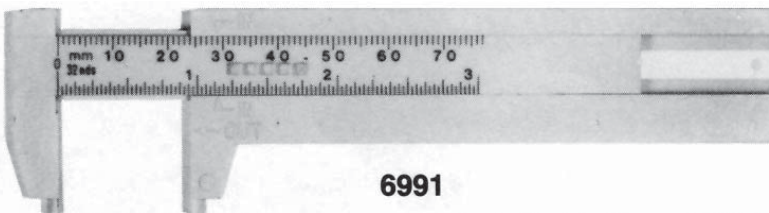

## SUPER POLYAMID VERNIER CALIPERS

WIHA

2901 1/64:0.1mm

Luminous nonius

CaliMax makes every line light up. A new ultra-modern approach to the tried-and-tested nonius read-out. This is a unique new feature from WIHA, the innovative specialist in slide calipers

| TYPE | RANGE    | VERNIER READING |        |
|------|----------|-----------------|--------|
|      |          | Top             | Bottom |
| 2901 | 6"/150mm | 1/64"           | 0.1mm  |
| 2904 | 6"/150mm | 0.1mm           | .005"  |

## M.T.I. FOLDING RULES

1 Metre/40"  
2 Metre/80"

6991

Inside/Outside measurement – Inch/Metric Range 3"/75 mm.